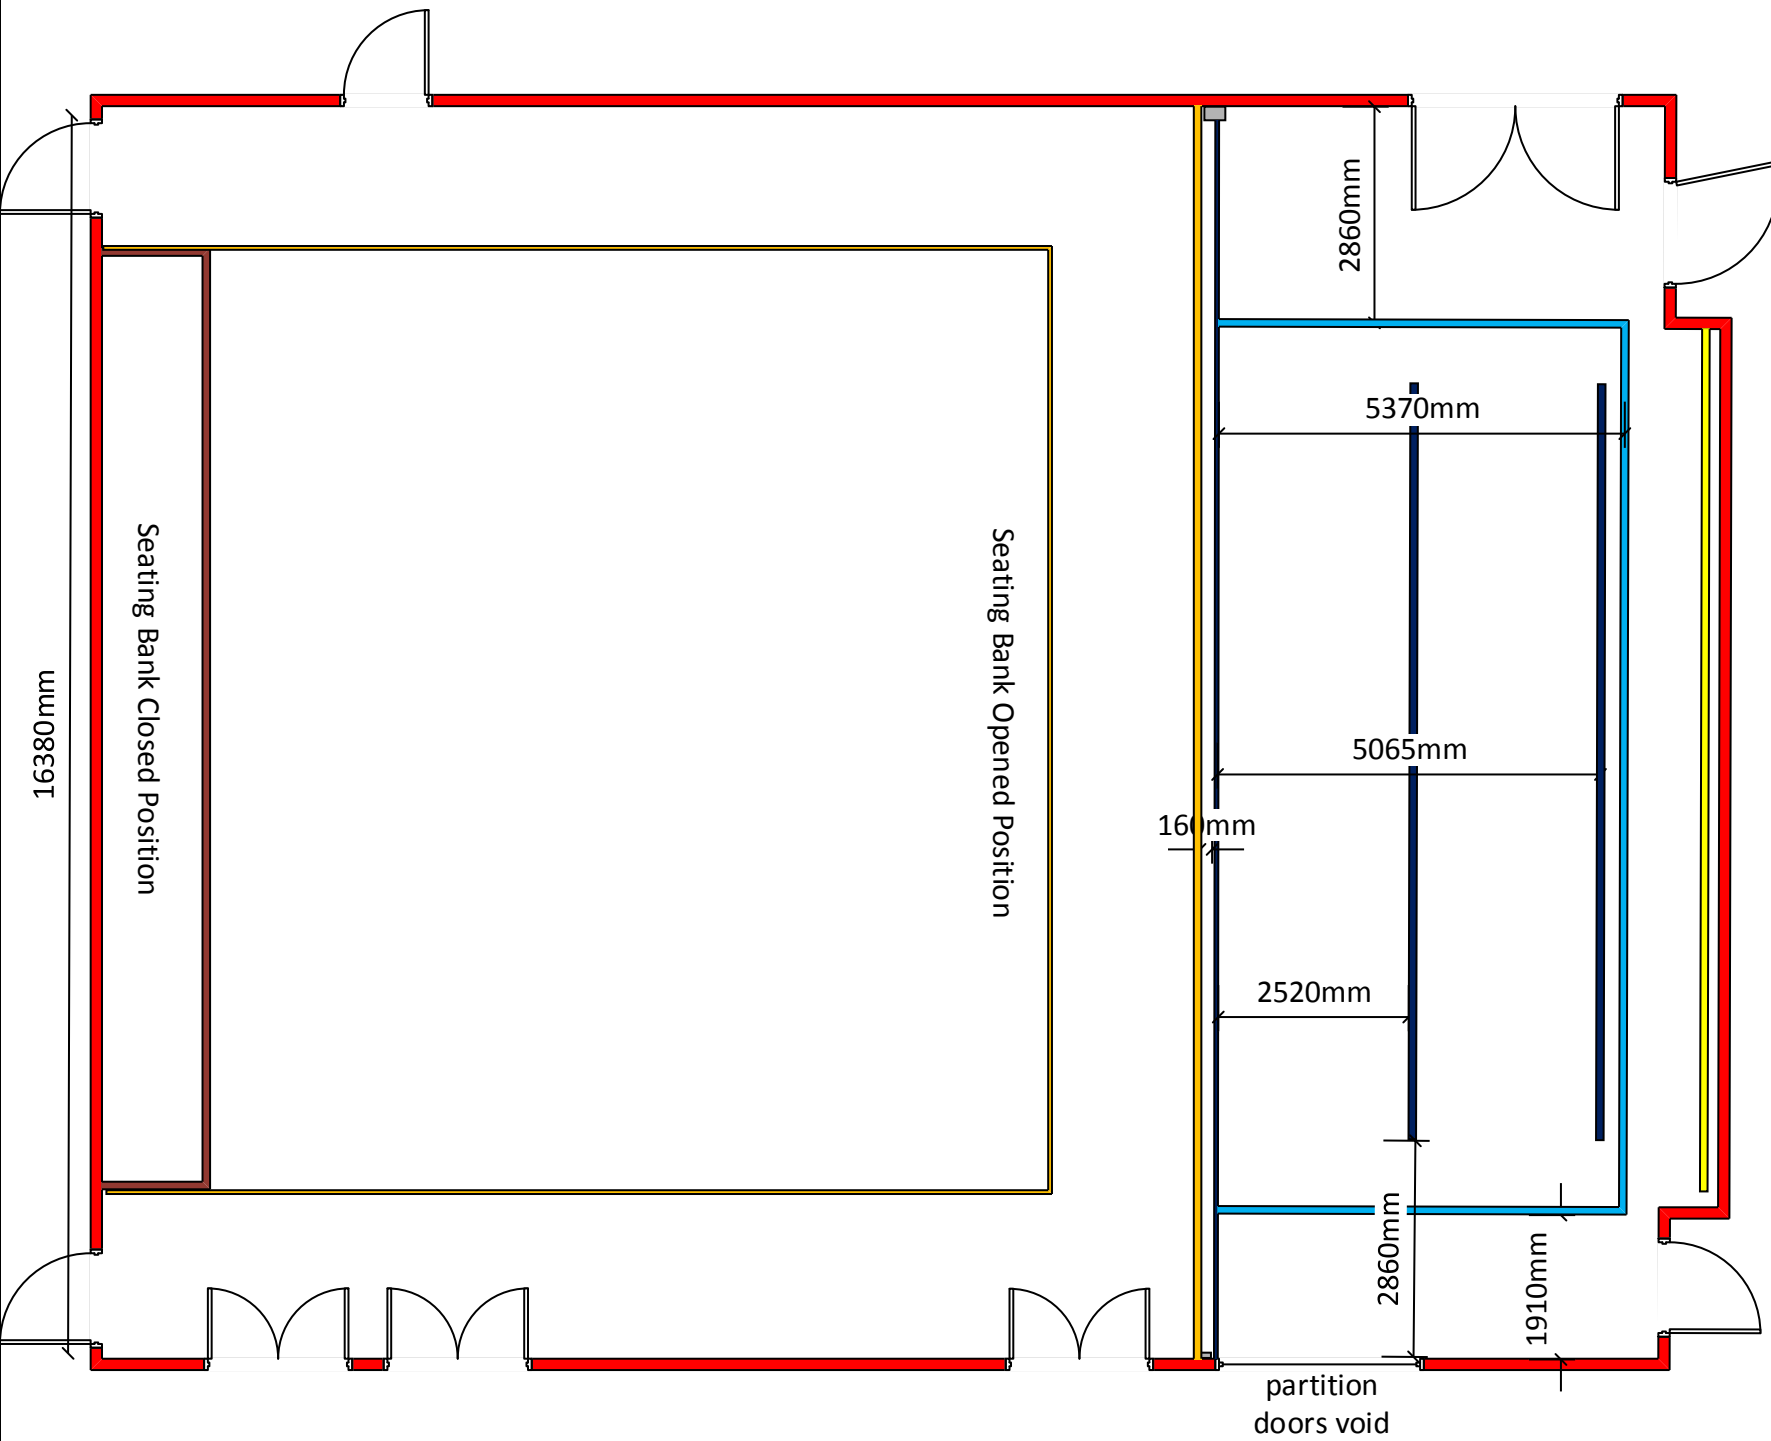

Johnstone Town Hall.  
Main Hall.  
Tab Bar Locations.

-  Cyc Bar
-  EEE On Stage Bars
-  'U' Studio Rail
-  House Tabs

SCALE: 1:100